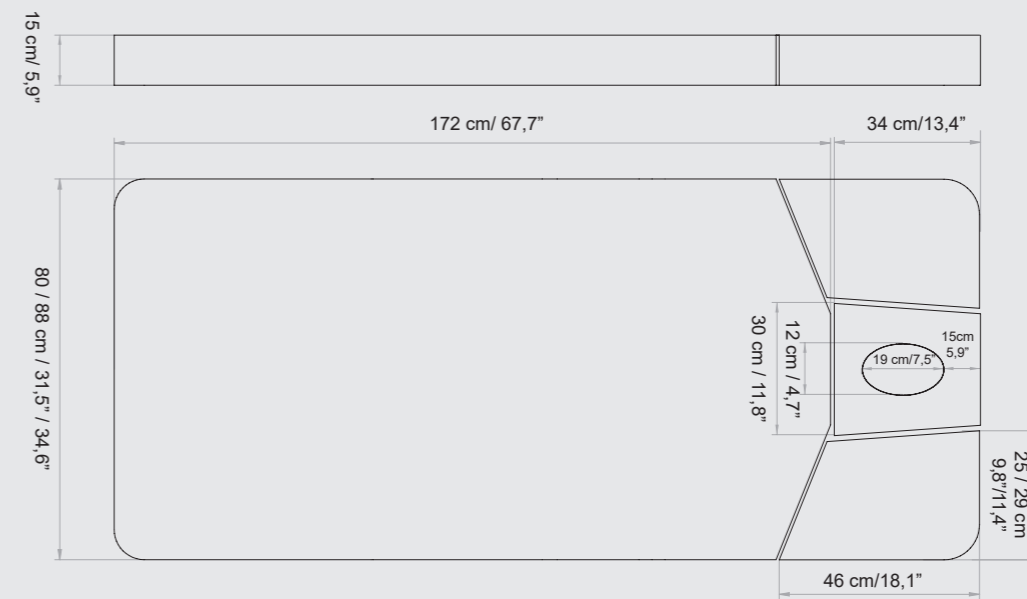

## MATTRESS WIDTH LARGHEZZA MATERASSO

**STANDARD 74**

**S - 74 CM / 29,1"**

Standard Width - 74 cm / 29,1"  
Larghezza Standard - 74 cm / 29,1"

**82**

**M - 82 CM / 32,3"**

Medium Width - 82 cm / 32,3"  
Larghezza Medium - 82 cm / 32,3"

# LEMI MATTRESSES STANDARD

Each mattress is HANDCRAFTED, therefore the ACTUAL MEASUREMENTS MAY VARY from those indicated in the catalogue by approximately  $\pm 1$  cm (also based on the selected configuration).

EVO LINE - STANDARD

AVAILABLE FOR WIDTH / DISPONIBILE PER LARGHEZZA: 74 / 82 / 90 CM

AVAILABLE FOR WIDTH / DISPONIBILE PER LARGHEZZA: 74 / 82 CM

EVO LINE - MEMORY

VERONA EVO - STANDARD

AVAILABLE FOR WIDTH / DISPONIBILE PER LARGHEZZA: 74 / 82 CM

AVAILABLE FOR WIDTH / DISPONIBILE PER LARGHEZZA: 74 / 82 CM