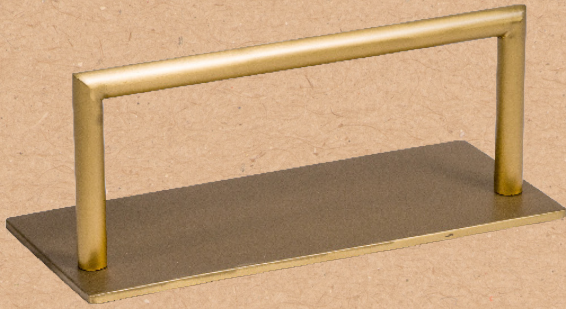

**SPINY GOLDEN**  
FOOTREST. REF. RZMA006

Large-sized hairdressing footrest for optimal comfort when resting the feet. Gold-finished stainless steel. Non-slip rubber, no installation required.

**SIMPLE**

Easy to install.

**QUALITY**

Non-slip rubber base.

**ELEGANT**

Timeless design.

**SPECIFICATIONS**

**Length:** 45 cm

**Width:** 19,5 cm

**Height:** 17 cm

**Weight:** 4 kg

**Weight incl. packaging:** 4,2 kg

**Finish:** Gold-finished stainless steel.

**FEATURES**

- Non-slip rubber base
- No installation required. Free standing floor footrest.

## **SPINY GOLDEN**

**REPOSAPIÉS. REF. RZMA006**

Reposapiés para peluquería de grandes dimensiones para mayor comodidad al apoyar los pies. Acabado dorado. Goma antideslizante, no requiere instalación.