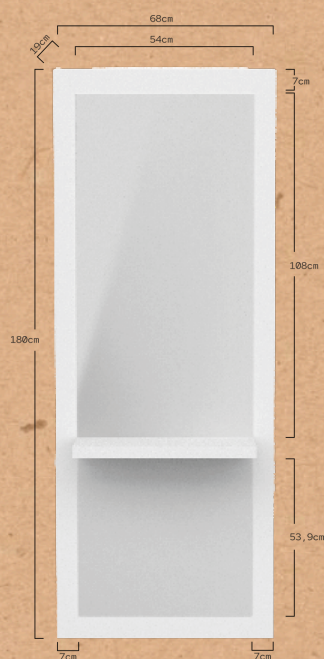

DISEÑO

Estilo compacto, moderno y funcional.

CALIDAD

Material muy resistente al desgaste y a los arañazos.

ESTILO

La combinación perfecta con nuestra recepción HAI. ¡Simplemente blanco!

Medidas (cm) y peso bruto (kg):
Paquete 1: 56 X 22 X 5 cm / 4 kg
Paquete 2: 1,85 cm x 70 x 4 cm / 36 kg

TIBIM

STYLING UNIT REF. RZMSU013

Styling unit for hairdressing salons and barber shops. Internal structure made of high-density particle board, finished with white-coloured melamine sheet. Featuring inset shelf to place the hairdresser's tools in white colour. Full length mirror of great resistance. Thickness of 4 mm.

DESIGN

Compact, modern, and functional style.

QUALITY

Highly Material highly resistant to wear and scratches.

STYLE

The perfect combination with our HAI reception. Simply white!

Size (cm) and gross weight (kg):
 Package 1: 56 X 22 X 5 cm / 4 kg
 Package 2: 1,85 cm x 70 x 4 cm / 36 kg

DESIGN

Stile compatto, moderno e funzionale.

QUALITÀ

Materiale molto resistente all'usura e ai graffi.

STILE

La combinazione perfetta con la nostra reception HAI. Semplicemente bianco!

Misure (cm) e peso lordo (kg):
Pacco 1: 56 X 22 X 5 cm / 4 kg
Pacco 2: 1,85 cm x 70 x 4 cm / 36 kg