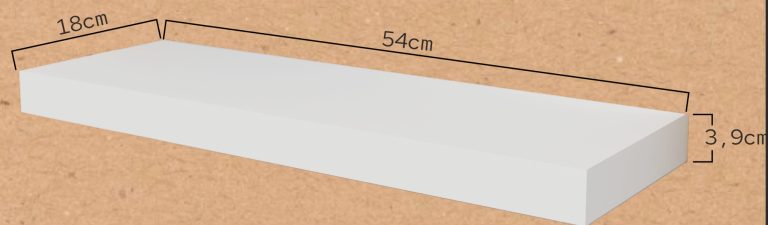

DISEÑO

Estilo compacto, moderno y funcional.

CALIDAD

Material muy resistente al desgaste y a los arañazos.

ESTILO

La combinación perfecta con nuestra recepción HAI. ¡Simplemente blanco!

Medidas (cm) y peso bruto (kg):
Paquete 1: 56 X 22 X 5 cm / 4 kg
Paquete 2: 1,85 cm x 70 x 4 cm / 36 kg

TIBIM

STYLING UNIT REF. RZMSU013

Styling unit for hairdressing salons and barber shops. Internal structure made of high-density particle board, finished with white-coloured melamine sheet. Featuring inset shelf to place the hairdresser's tools in white colour. Full length mirror of great resistance. Thickness of 4 mm.

DESIGN

Compact, modern, and functional style.

QUALITY

Highly Material highly resistant to wear and scratches.

STYLE

The perfect combination with our HAI reception. Simply white!

Size (cm) and gross weight (kg):
 Package 1: 56 X 22 X 5 cm / 4 kg
 Package 2: 1,85 cm x 70 x 4 cm / 36 kg

DESIGN

Stile compatto, moderno e funzionale.

QUALITÀ

Materiale molto resistente all'usura e ai graffi.

STILE

La combinazione perfetta con la nostra reception HAI. Semplicemente bianco!

Misure (cm) e peso lordo (kg):
Pacco 1: 56 X 22 X 5 cm / 4 kg
Pacco 2: 1,85 cm x 70 x 4 cm / 36 kg