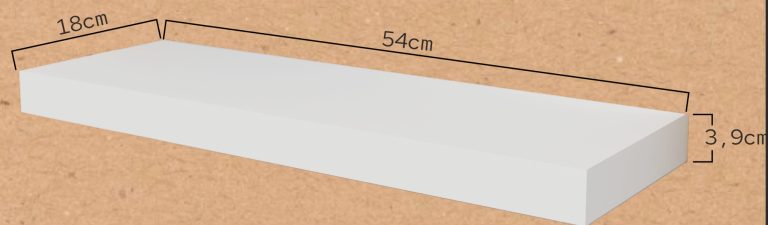

DISEÑO

Estilo compacto, moderno y funcional.

CALIDAD

Material muy resistente al desgaste y a los arañazos.

ESTILO

La combinación perfecta con nuestra recepción HAI. ¡Simplemente blanco!

Medidas (cm) y peso bruto (kg):
Paquete 1: 56 X 22 X 5 cm / 4 kg
Paquete 2: 1,85 cm x 70 x 4 cm / 36 kg

TIBIM

STYLING UNIT REF. RZMSU013

Styling unit for hairdressing salons and barber shops. Internal structure made of high-density particle board, finished with white-coloured melamine sheet. Featuring inset shelf to place the hairdresser's tools in white colour. Full length mirror of great resistance. Thickness of 4 mm.

DESIGN

Compact, modern, and functional style.

QUALITY

Highly Material highly resistant to wear and scratches.

STYLE

The perfect combination with our HAI reception. Simply white!

Size (cm) and gross weight (kg):
 Package 1: 56 X 22 X 5 cm / 4 kg
 Package 2: 1,85 cm x 70 x 4 cm / 36 kg

DESIGN

Style compact, moderne et fonctionnel.

QUALITÉ

Matériau très résistant à l'usure et aux rayures.

STYLE

La combinaison parfaite avec notre réception HAI. Simplement blanc !

Dimensions (cm) et poids brut (kg):
Colis 1: 56 X 22 X 5 cm / 4 kg
Colis 2: 1,85 cm x 70 x 4 cm / 36 kg